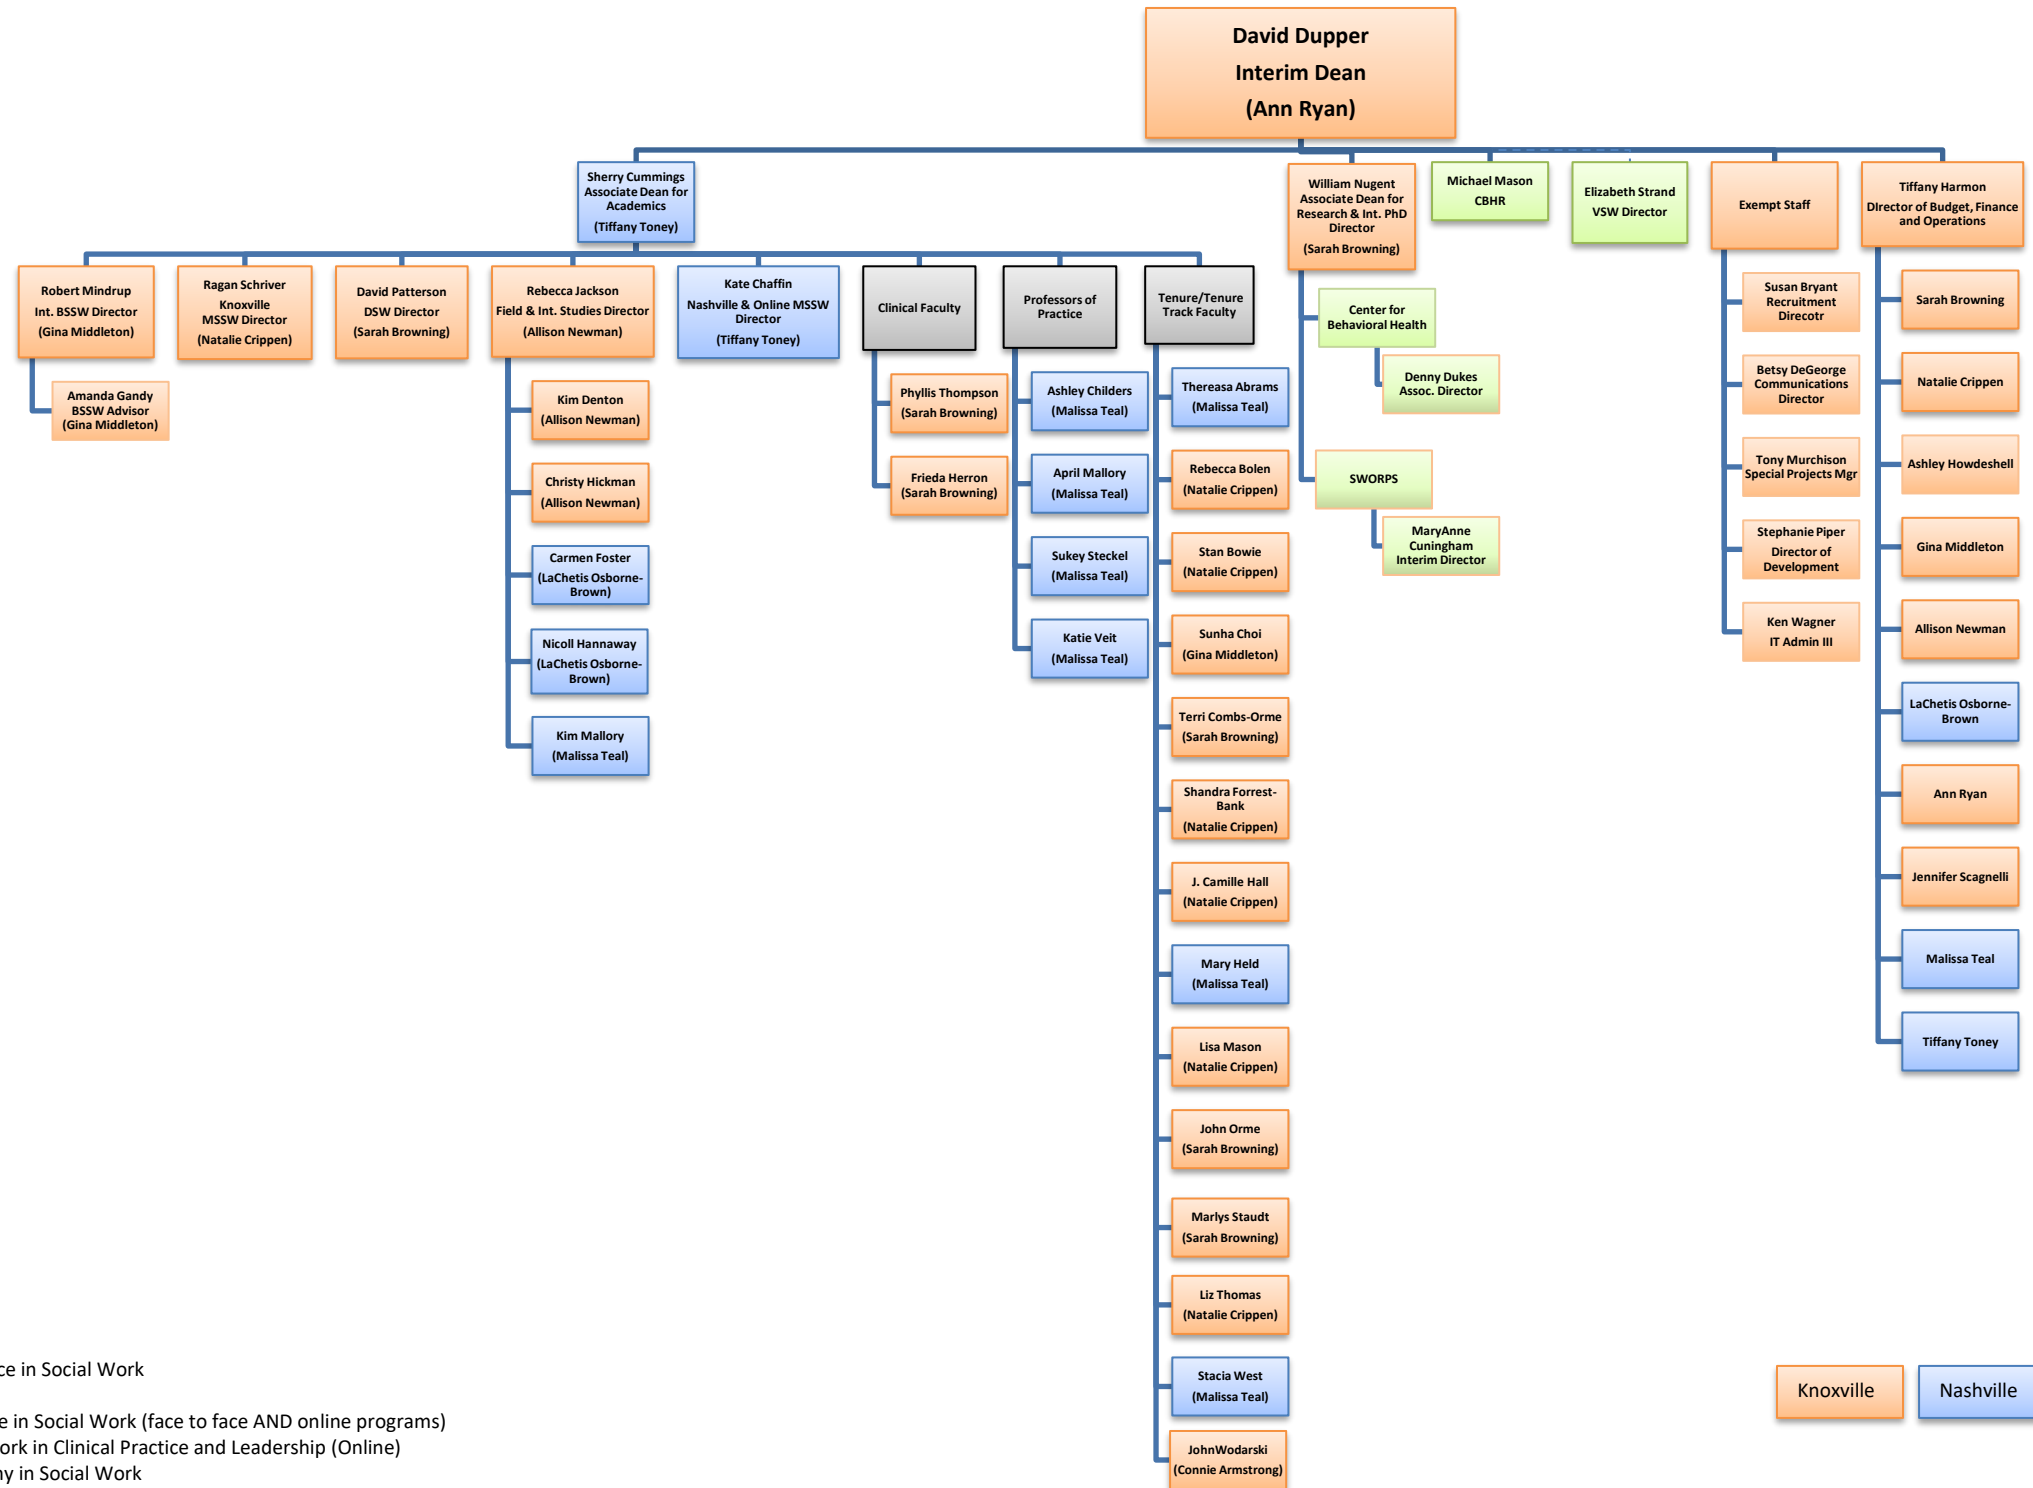

COLLEGE OF SOCIAL WORK ORGANIZATIONAL CHART

BSSW = Bachelor of Science in Social Work

MSSW = Master of Science in Social Work (face to face AND online programs)

DSW = Doctor of Social Work in Clinical Practice and Leadership (Online)

PhD = Doctor of Philosophy in Social Work