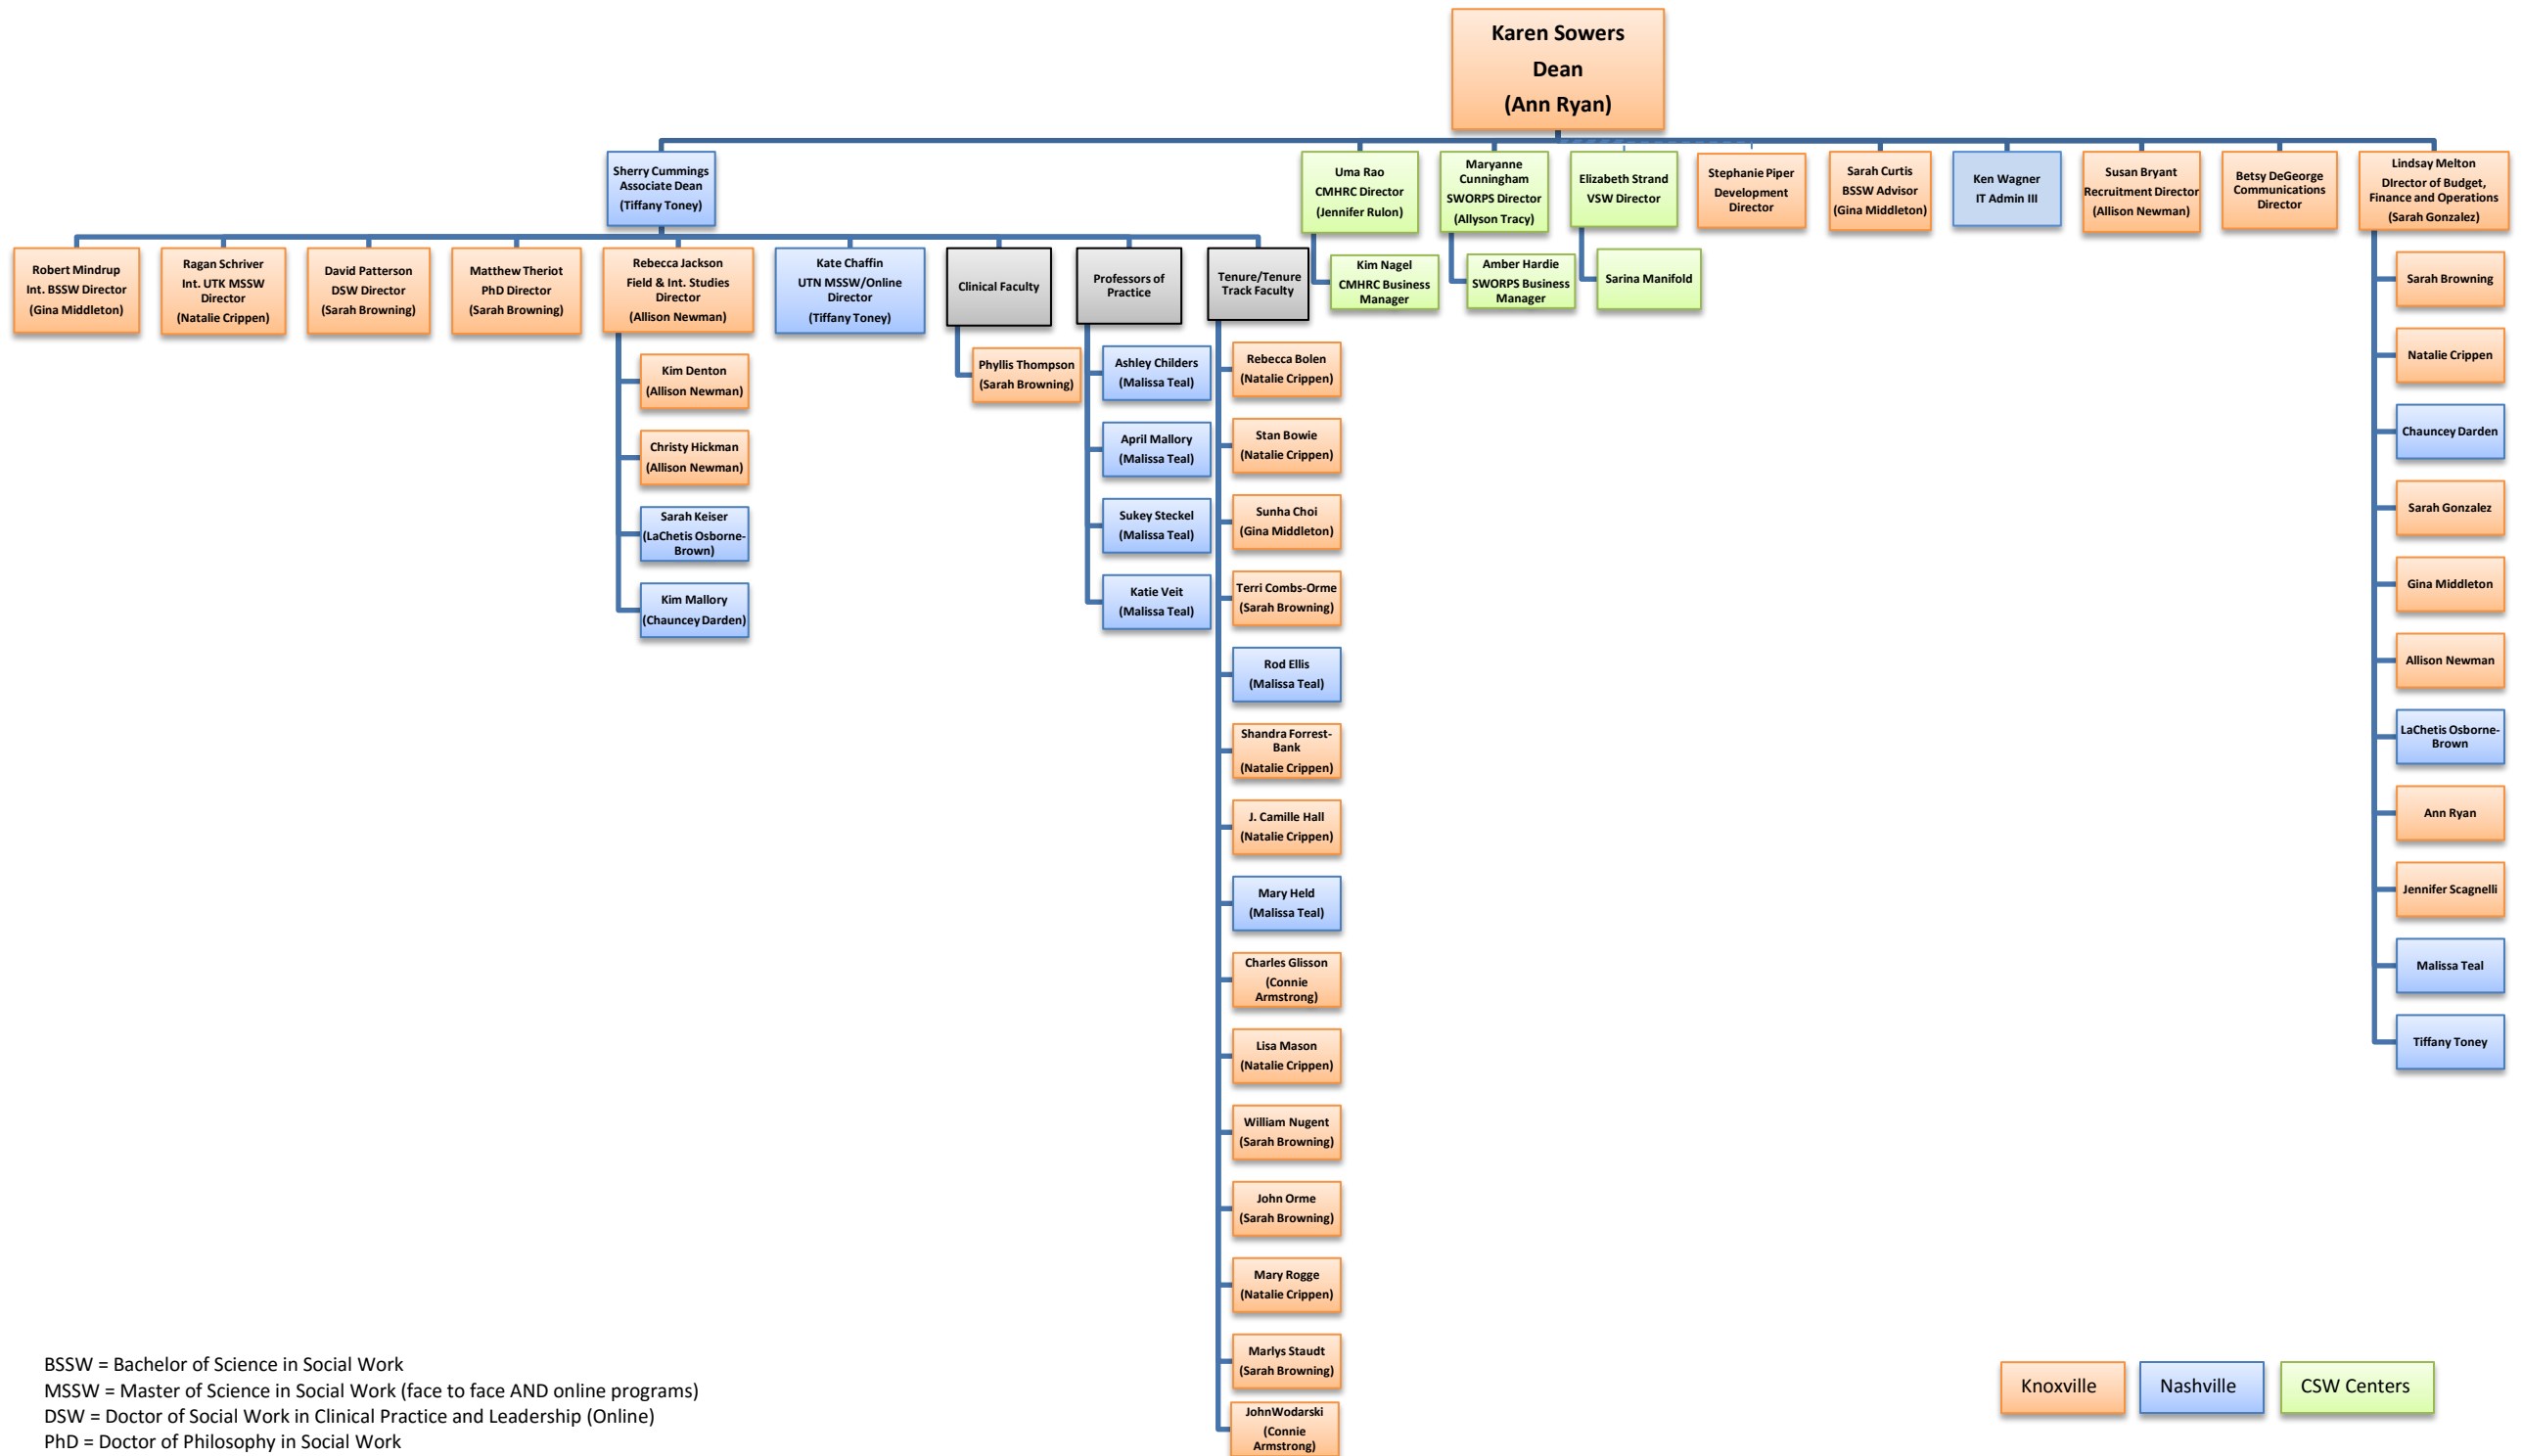

# COLLEGE OF SOCIAL WORK ORGANIZATIONAL CHART

BSSW = Bachelor of Science in Social Work  
 MSSW = Master of Science in Social Work (face to face AND online programs)  
 DSW = Doctor of Social Work in Clinical Practice and Leadership (Online)  
 PhD = Doctor of Philosophy in Social Work

Knoxville
Nashville
CSW Centers