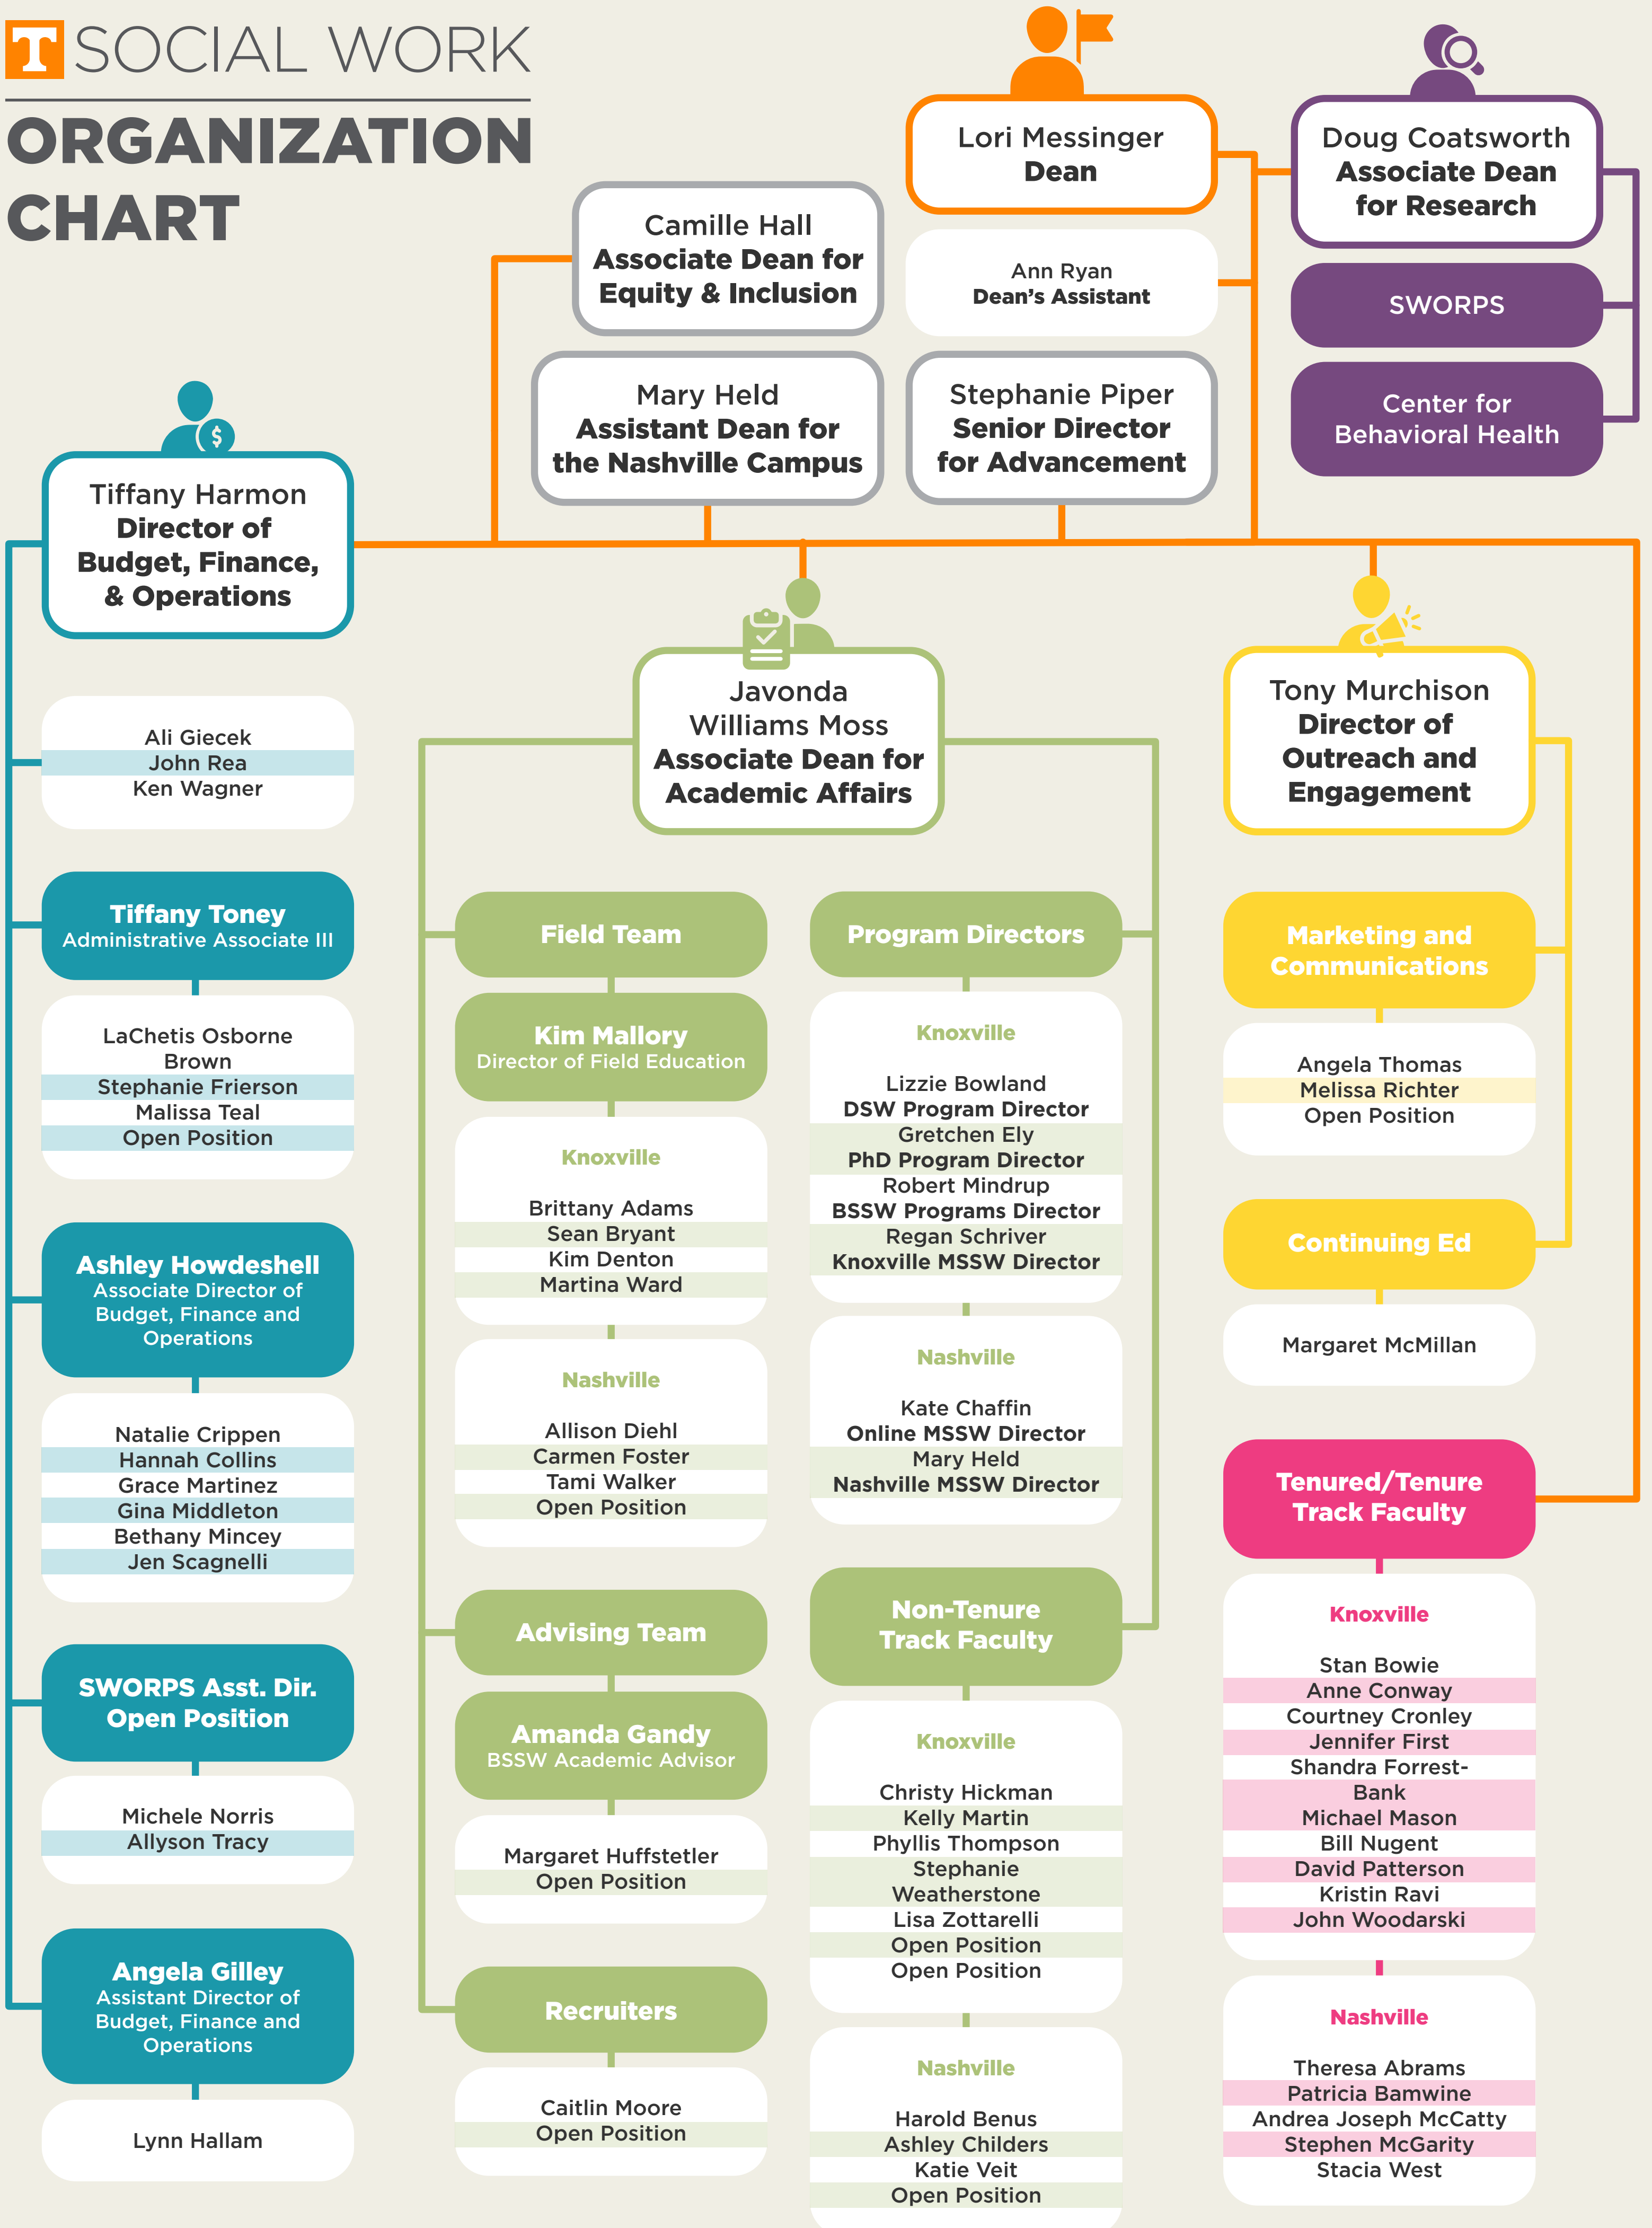

T SOCIAL WORK ORGANIZATION CHART

Tiffany Harmon
Director of Budget, Finance, & Operations

Ali Giecek
 John Rea
 Ken Wagner

Tiffany Toney
 Administrative Associate III

LaChetis Osborne Brown
 Stephanie Frierson
 Malissa Teal
 Open Position

Ashley Howdeshell
 Associate Director of Budget, Finance and Operations

Natalie Crippen
 Hannah Collins
 Grace Martinez
 Gina Middleton
 Bethany Mincey
 Jen Scagnelli

SWORPS Asst. Dir.
Open Position

Michele Norris
 Allyson Tracy

Nashville
 Kate Chaffin
Online MSSW Director
 Mary Held
Nashville MSSW Director

Non-Tenure Track Faculty

Knoxville
 Christy Hickman
 Kelly Martin
 Phyllis Thompson
 Stephanie Weatherstone
 Lisa Zottarelli
 Open Position
 Open Position